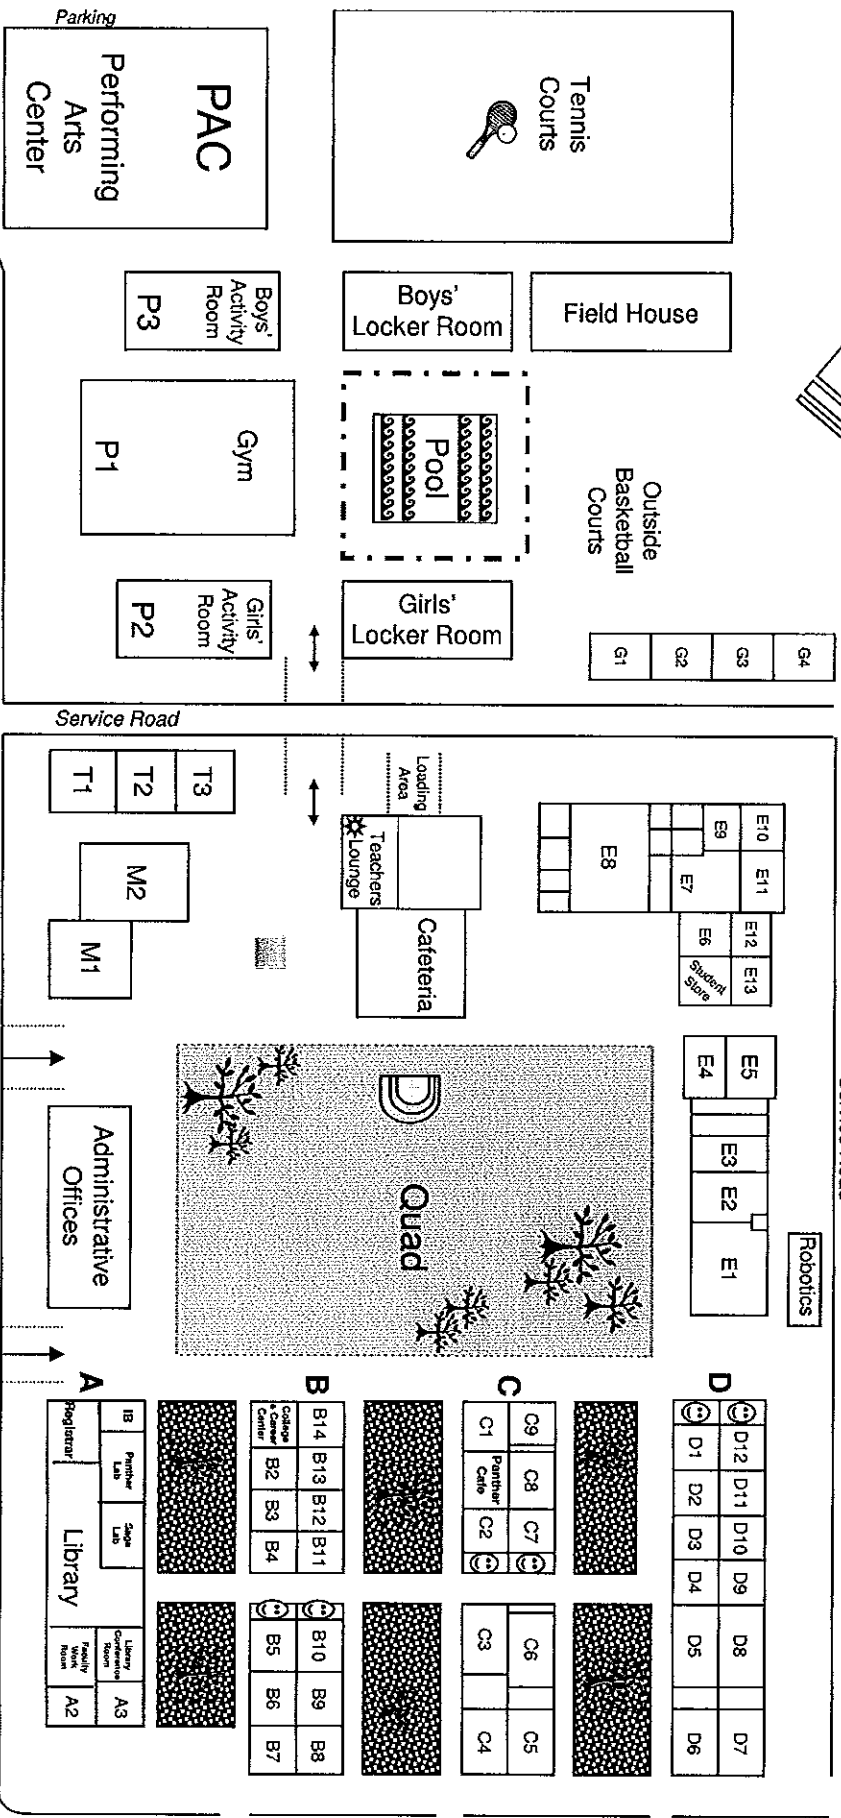

# NEWBURY PARK HIGH SCHOOL

456 N. Reino Road  
 Newbury Park, CA 91320  
 805.498.3676

☺ = Student Restrooms  
 ⚙ = Teacher Restrooms

Maintenance Building

Parking