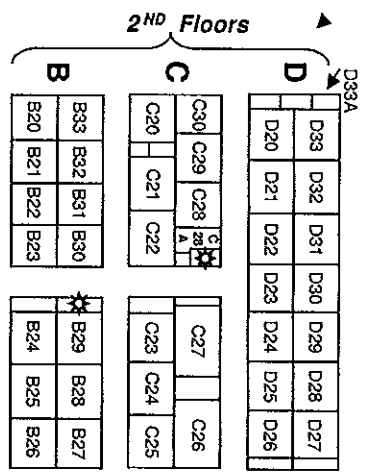

# NEWBURY PARK HIGH SCHOOL

456 N. Reino Road  
 Newbury Park, CA 91320  
 805.498.3676

☺ = Student Restrooms  
 ⚙ = Teacher Restrooms

Maintenance Building

Parking